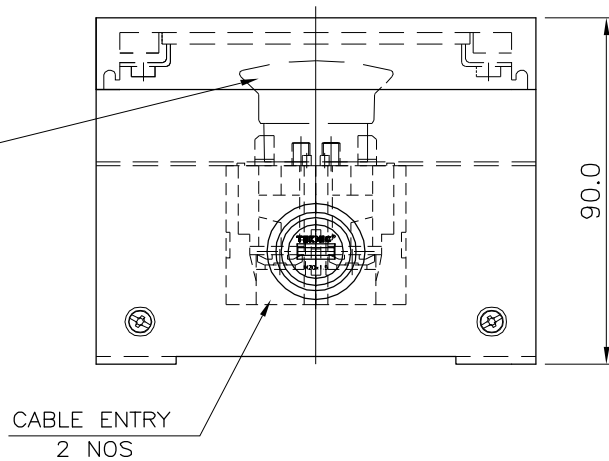

TEKNIC MAKE STAYPUT RED
 MUSHROOM ACTUATOR PRESS
 TO LOCK TURN TO RELEASE
 WITH 2NC CONTACT
 ELEMENT IN Ø22.5 SERIES TYPE
 2PSML402 FOR E.STOP

CUSTOMER :

TYPE : E.STOP CONTROL STATION

DEGREE OF PROTECTION : IP 55

PAINT : POST OFFICE RED

QUANTITY : ___Nos.

DIM. WITHOUT TOLERANCES ACCORDING TO IS: 2102-v1993)				SUPERSEDES		MATERIAL		SURFACE TREATMENT	
ALL DIMENSIONS ARE IN mm.				SUPERSEDED BY		-		-	
				2014	DATE	NAME	TITLE		FILE NAME STN 1600
				Drawn	05.05.14	Tanuja	110x110 FIRE STATION ENCLOSURE		
				Checked	05.05.14	Kadam	DRG. No.		
				Approved			STN 1608		
No.	ALTERATION	DATE	NAME	SCALE NTS		PAGE: 1 OFF: 1		REV. NO. 01234 56789	TEKNIC